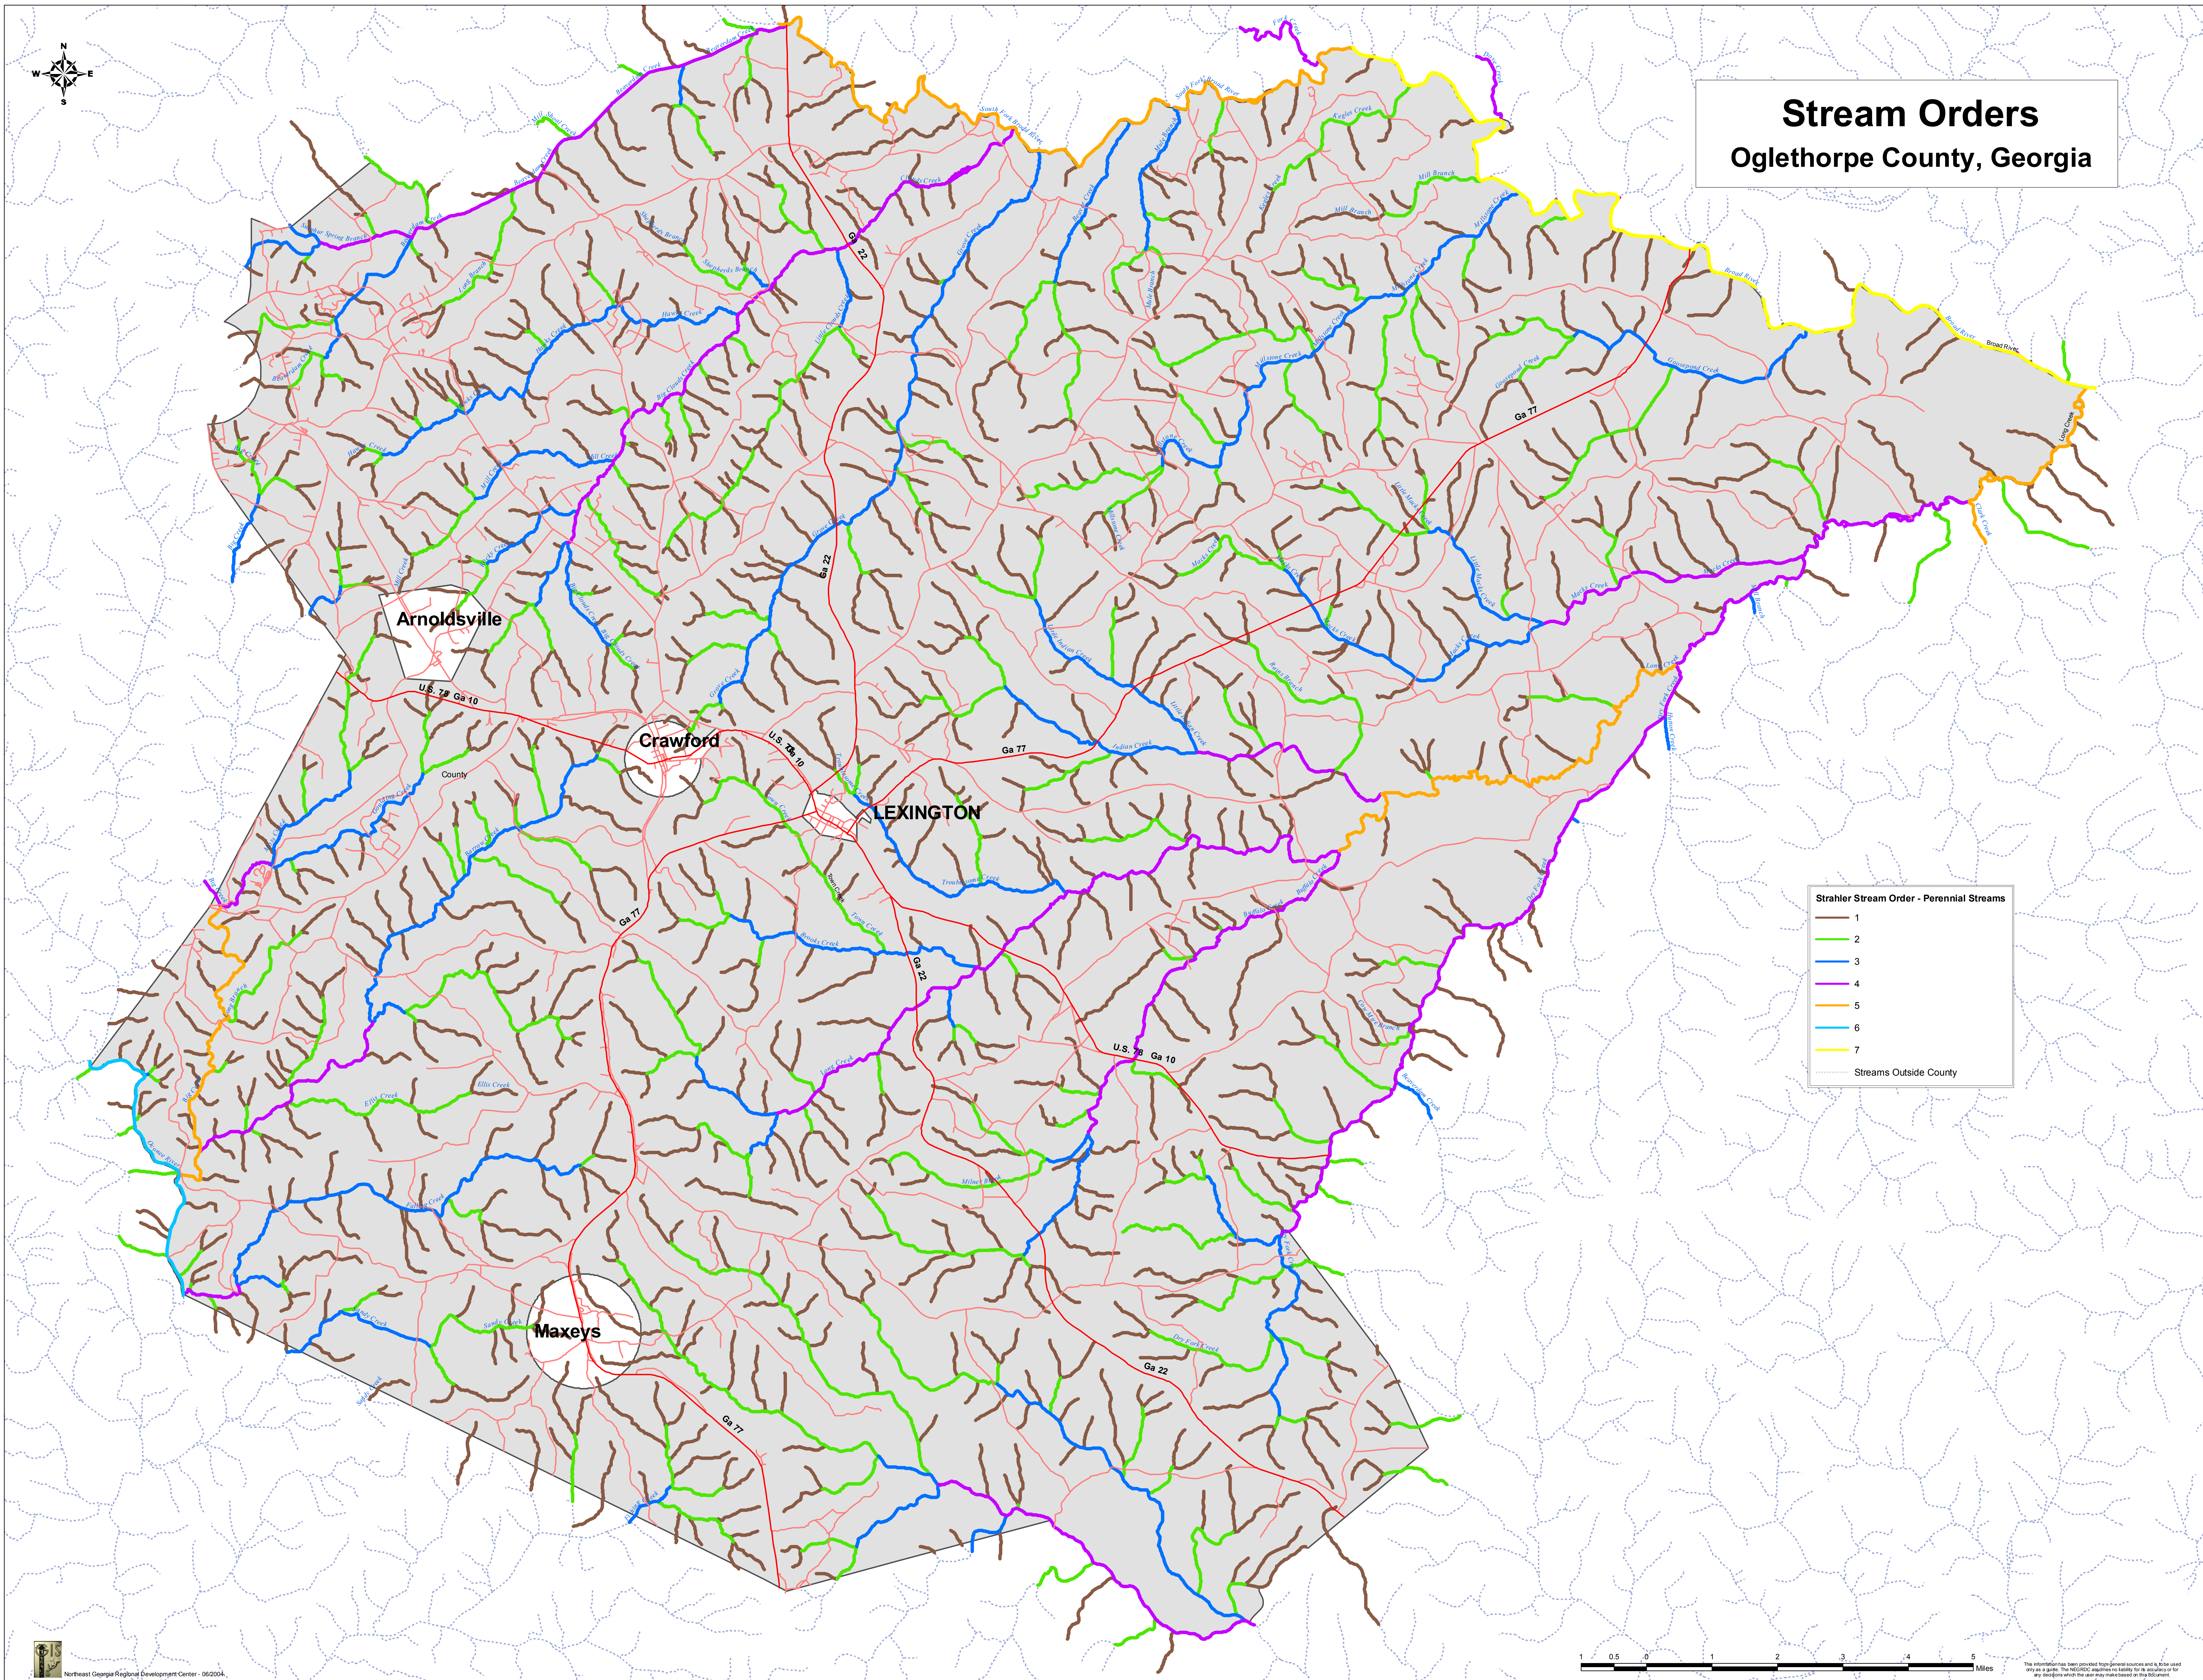

Stream Orders

Oglethorpe County, Georgia

Strahler Stream Order - Perennial Streams

- 1
- 2
- 3
- 4
- 5
- 6
- 7

Streams Outside County